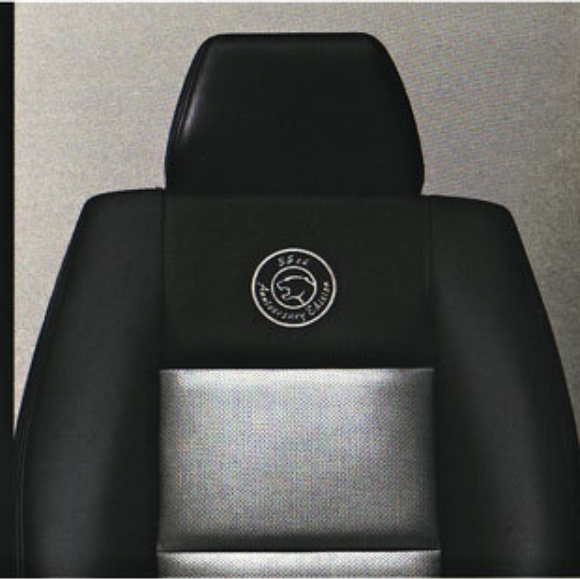

**2002 Mercury Cougar 35th Anniversary Edition...**

**It's been a 35-year ride that proves time does, indeed, fly.**

  
**MERCURY**

### Key Features

- Unique Satin Silver Clearcoat Metallic paint
- Roush color-keyed rear spoiler
- Roush color-keyed hood scoop
- Available Midnight Black leather seating surfaces with silver leather center inserts
- 35th Anniversary Edition logo on:
  - Dark Graphite floor mats
  - Quarter glass
  - Steering wheel airbag cover
  - Front door sill plate
  - Front seats
- Cougar logo on front and back glass
- "COUGAR" in raised letters across rear decklid
- Unique 17-inch machined aluminum wheels with colored center caps
- Sport-tuned suspension and stiffer sway bar

### Ordering Instructions

WSD Price \$1028

MSRP \$1195\*

- Body Code: T61
- Order Code: 210A; 220A; or 230A
- Requirements: 905—(35th Anniversary Edition option code)
- Trim Type:
  - BW—Midnight Black diamond-patterned cloth-covered Sport bucket seats
  - BG—Dark Graphite diamond-patterned cloth-covered Sport bucket seats
  - 8S—Midnight Black Sport bucket seats with leather seating surfaces and silver inserts (available upgrade)
- Exterior Colors:
  - HL—Laser Red Tinted Clearcoat Metallic
  - M9—French Blue Clearcoat Metallic
  - UB—Black Clearcoat
  - TL—Satin Silver Clearcoat Metallic (unique to 35th Anniversary Edition)